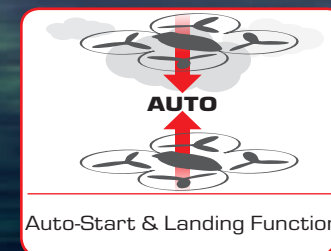

CARRERA RC MINI RACE COPTER

Item-No.: 370503023

Packaging unit: 6 pc./carton

	Rotordurchmesser Rotor diameter	approx. 5,5 cm · 2.17 inch
	Größe Size	approx. 14,5 x 14,5 cm 5.71 x 5.71 inch
	Verwendungsbereich Purpose	Outdoor
	Alter Age	12+

	Technologie Technology	2.4 GHz D/P
	Steuerung Steering	Digital Proportional
	Frequenz Frequency	2.4 GHz
	Konfiguration Configuration	Ready to Fly incl. controller batteries

	Akku Battery	3,7 V - 430 mAh Li-Po # 370410379 · 2x AA
	Ladegerät Charger	USB charger cable # 370410145
	Ladezeit Recharging time	≈ 60 minutes
	Laufzeit Running time	up to 7 minutes