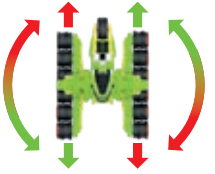

Präzise 360° Steuerung
360° Spinning