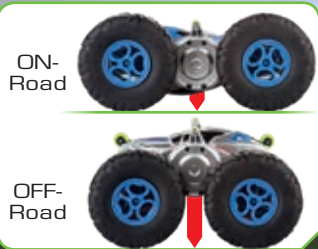

**NOCH MEHR STUNT ACTION
DURCH OFFROAD MODUS**

**MORE SPECTACULAR
STUNT ACTION
DUE TO OFFROAD MODE**