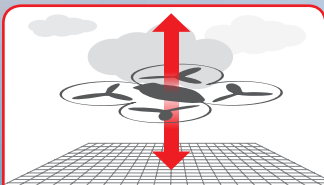

Automatische Höhenkontrolle
Auto-Height-Control

Professional

Beginner