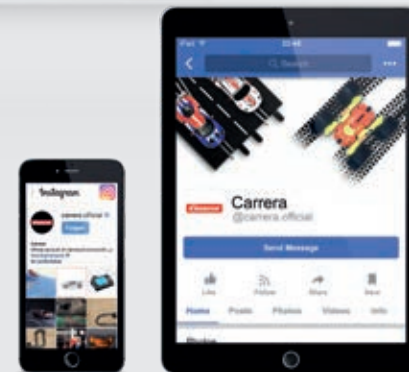

Social Media channels

@carrera.official

carrera.official

Carrera