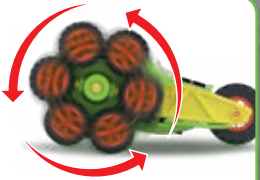

Ultimate wheel speed mode